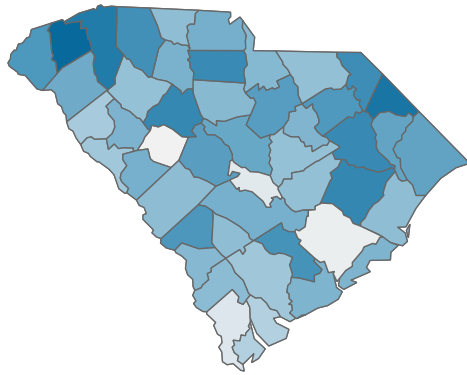

**Past 2 weeks Confirmed**

**41018**

Rate of COVID-19 Cases per 10,000 population, by County

County Displayed: **South Carolina** | Dates Displayed: 3/4/2020 to 8/22/2021

[Use County Filter Above to View ZIP Code Counts](#)

**Find your ZIP**

All

Reported COVID-19 Cases, by Week of Report

County Displayed: **South Carolina** | Dates Displayed: 3/4/2020 to 8/22/2021

County Displayed: **South Carolina** | Dates Displayed: 3/4/2020 to 8/22/2021